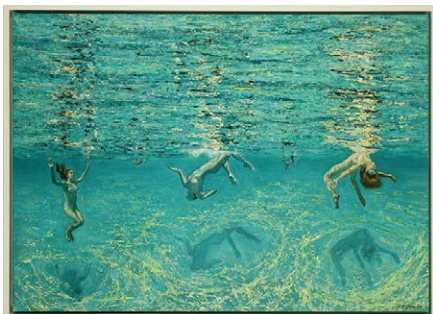

Best known for selling signed lithographs for good causes by well-known names such as Nelson Mandela, HRH The Prince of Wales, Sir Peter Blake and Andy Warhol, the gallery also exhibits work by emerging and established artists and sculptors. Greek paintings of turquoise waters by Maria Filopoulou can be found alongside colourful abstract paintings by Monroe Hodder; stone sculptures of tall elongated women by Bettina Seitz sit well amongst the African-inspired paintings of Jan Couetts.

The gallery was situated in Belgravia (hence the name) and then Mayfair until last year, when it relocated to its stunning premises in the Surrey Hills just outside Guildford. The range of art can now be viewed in a home environment - a dining room, living room or bedroom - and gives collectors a far greater ability to imagine how a work may look in their own home. Home or office visits can also be arranged along with viewings in London.

The gallery's ethos has always been to be welcoming, approachable and informal – and to encourage those who may be intimidated by a gallery to feel at home. Anna and Laura enjoy helping those wishing to start a collection, no matter what the budget, and those wishing to add to their existing collection. They are also happy to advise on where art should be placed in a home or office and can provide art installation and re-framing services.

For clients looking for a particular work of art,

“The range of art can now be viewed in a home environment - a dining room, living room or bedroom - and gives collectors a far greater ability to imagine how a work may look in their own home”

Top left: Victor Egorov - Verbier, Switzerland

Above, from top: Hand of Africa - Nelson Mandela; Nelson Mandela, Love. Limited Edition Signed Lithograph, Edition size 30. Launched 2018 in celebration of Nelson Mandela's Centenary anniversary

Top right: John Illsley (of Dire Straits) - Figure in a Landscape

Right: Jan Couetts - Sprinting Cheetahs

Left: Maria Filopoulou - Underwater Swimmers